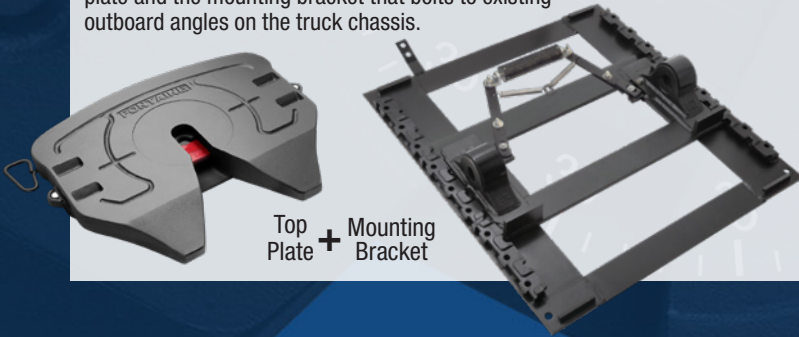

The NEW innovative Fontaine NO-TILT design makes it easy to engage or disengage the NO-TILT mode. Just release the retainers and flip the levers into position. Quick. Easy. No tools!

FASTEST LEAD TIMES IN THE INDUSTRY

Fifth wheel complete assemblies include the top plate and the mounting bracket that bolts to existing outboard angles on the truck chassis.

Top Plate + Mounting Bracket

Select complete assemblies now up to 50% OFF!
Participating Part Number Cross Reference